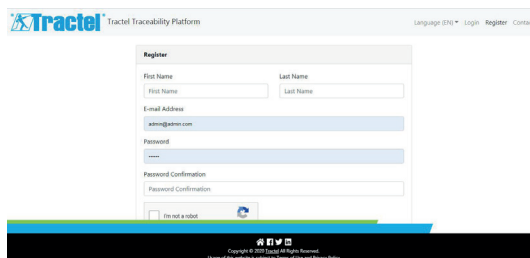

- Details to create an account:
  - Name
  - E-mail address
- Create a password to secure your account.

1. 5 Enter and track the key life information of your product.